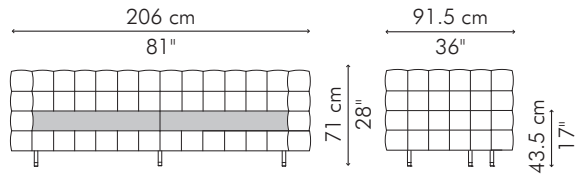

SOFA

INDOOR rattan, rattan peel, stainless steel, steel

INDOOR

OUTDOOR

51 kg / 112 lbs

53 kg / 117 lbs

1.50 m³

1.45 m³

4.85 m / 5.40 yds

SY Y-B-8136-UF1

Linen Chocolate

SY Y-N-8136-UF1

Linen Natural

SY Y-B-8136-UF2

Optim Driftwood

SY Y-N-8136-UF2