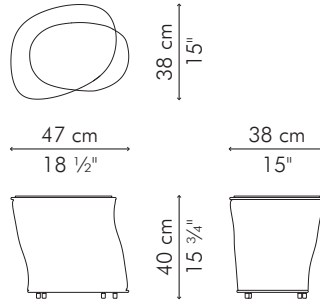

END TABLE

OUTDOOR

 3 kg / 7 lbs

 6 kg / 13 lbs

 0.08 m³

OUTDOOR fiberglass, polyethylene, steel

Pale Gray

TEFM-PG-1815OD