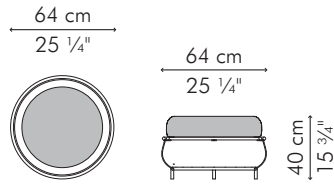

## OTTOMAN

INDOOR

6 kg / 13 lbs

11 kg / 24.5 lbs

0.20 m<sup>3</sup>

SEAT 0.95 m / 1.05 yds

INDOOR polypropylene fabric, urethane foam, stainless steel, steel

OTRZ-MN-2415-UF